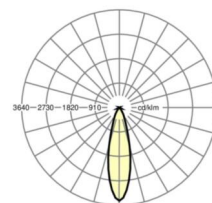

CHARACTERISTICS

Order number	37512054134
EAN number	4020863368037
Commodity code	94051190
Certification mark	IP 20, Protection class I, F, Indoor, CE
Impact resistance (IK rating)	IK02
Ambient temperatur	ta 25°C
Warranty period	5 years

ELECTRICAL ENGINEERING

Controller	Electronic driver (1 pcs.)
System output	35W
Mains voltage	230V/50Hz
Circuit breakers (inrush current)	14 pieces/B10, 24 pieces/B16, 24 pieces/C10, 40 pieces/C16

LIGHTING TECHNOLOGY

Placement	LED, Colour rendering/Light colour CRI ≥ 90 / 4000K
Colour tolerance (MacAdam)	3SDCM
Photobiological safety (Luminaire)	RG1
Nominal luminous flux	3790lm
LED service life	50000h L80/B50 (Tq 25°C)
Luminaire luminous efficiency	108lm/W
Flicker free	<5% @ 100Hz
Beam angle	30°
UGR lat./long.	17.6 / 17.6 (30° reflector)

MECHANICS

Housing colour	black RAL 9005
Dimensions (LxWxH/DxH)	110mm x 180mm x 254mm
Weight (net)	1.2kg
Swivel and turn area (x/y/z)	+ 90° / 0° / 350°
Type of installation	Track mounting, Pendant light structure, Ceiling-mounted light structure

Dimensions

L	110 mm	Length
B	180 mm	Width
H	254 mm	Height
KL	133 mm	Length luminaire head or box for ballasts
KB	42 mm	Width luminaire head or box for ballasts
KH	53 mm	Height luminaire head or box for ballasts

DEEP-LINK

<https://www.regiolux.de/en/article/37512054134>

Reference	LED 3800lm 940
ηLB	100 %
Φ ↓/↑	100 % / 0 %
UGR lat./long.	17.6 / 17.6 (30° reflector)